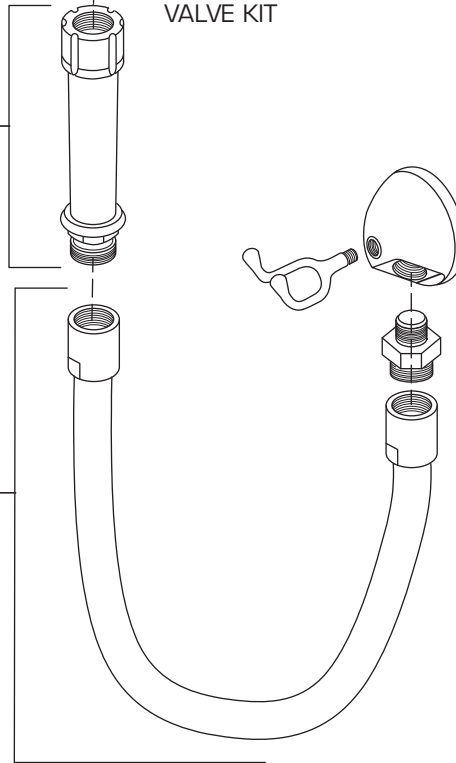

M962793-0070A
HANDLE PIPE

M962794-0070A
HOSE KIT

HOT LINE FOR HELP

For toll-free information and answers to your questions, call:
1 (800) 442-1902

Mon. - Fri. 8:00 a.m. to 8:00 p.m. EST
Saturday 10:00 a.m. to 4:00 p.m. EST

IN CANADA 1-800-387-0369
(TORONTO 1-905-306-1093)
Weekdays 8:00 a.m. to 7:00 p.m. EST
IN MEXICO 01-800-839-1200