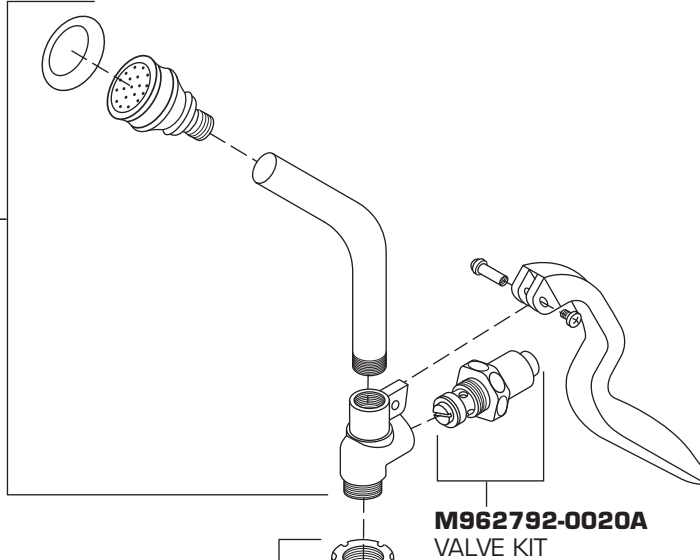

American Standard

7866.115 BEDPAN CLEANSER WITH WALL NOZZLE WITH HOOK

7866.115 Bedpan Cleanser

Wall nozzle with hook. Spray end with self-closing valve.
45" rubber hose.

M962790-0020A
SPRAY ASSEMBLY

M962793-0070A
HANDLE PIPE